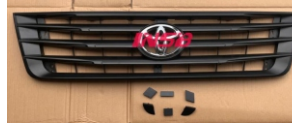

**INSB10-132**  
license lamp decoration  
plate ASSY

**INSB10-133**  
customize chrome front  
grille with LOGO

**INSB10-134**  
customize black plastic  
front grille with LOGO

**INSB10-135**  
roof air change ASSY