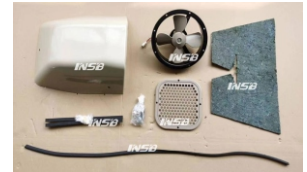

**INSB10-132**  
license lamp decoration  
plate ASSY

**INSB10-133**  
customize chrome front  
grille with LOGO

**INSB10-134**  
customize black plastic  
front grille with LOGO

**INSB10-135**  
roof air change ASSY