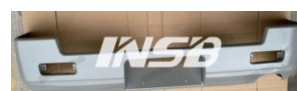

INSB29-009
Silver Print Grille