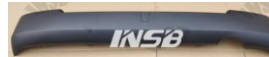

# Toyota Coaster Bus

93"

99"

18"

**INSB10-050RHD**  
Head Lamp RHD

**INSB10-051**  
Head Lamp for 1993"

**INSB10-052**  
Rear Lamp

**INSB10-053**  
Rear Lamp for 2018"

**INSB10-054**  
Front Grille for 2018"

**INSB10-055**  
Front Bumper for 2018"

**INSB10-056**  
Rear Bumper for 2018"

**INSB10-057**  
Fog Lamp

**INSB10-058**  
Fog Lamp Bracket

**INSB10-059**  
Fog Lamp Cover